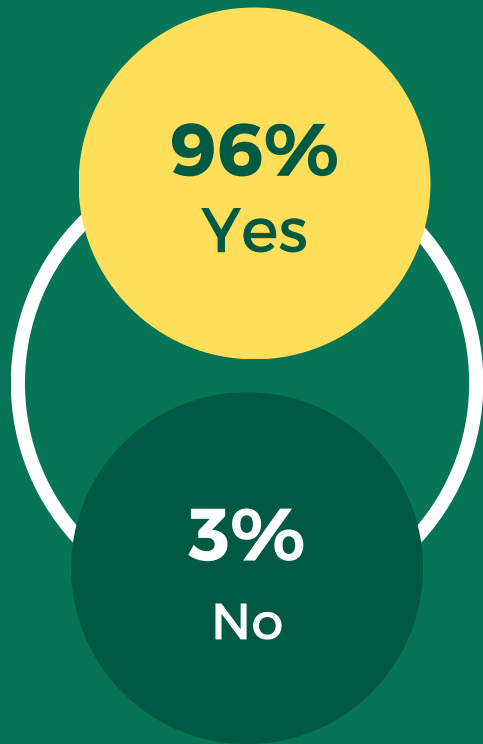

235 student responses