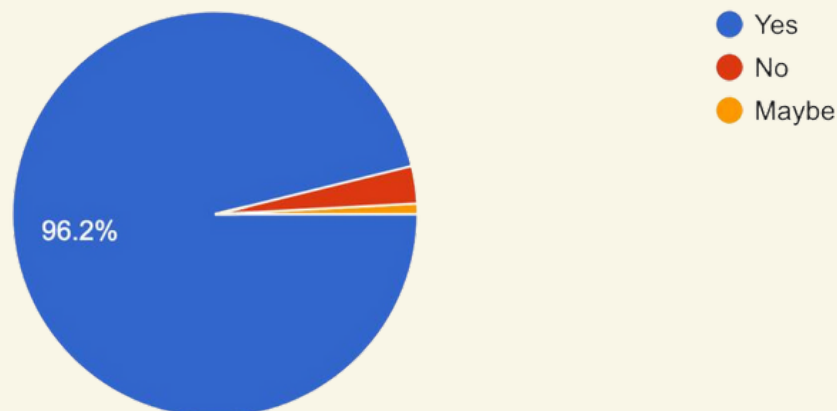

This survey data provides a comprehensive list of all the information gathered from the Point Park WIFI Google form. The dataset has undergone a thorough review by the Student Government Association (SGA) senators and executive cabinet. Each student was permitted to submit only one response to ensure data integrity. The 'x' in the responses indicates the quantity with which students reported the same issues related to Wi-Fi service, particularly areas with non-functional or unreliable connections.

The data with asterisks next to them represent the primary areas of concern among students. It's worth noting that students expressed concerns across nearly all floors of every building, except the Student Center and Conestoga Hall. Upon closer examination of the detailed data, it becomes evident that students face challenges not only in using Wi-Fi but also in establishing and maintaining connections. This data underscores that Boulevard Apartments and Lawrence Hall are the most affected areas, though this data also indicates a much larger widespread problem. This data highlights the pressing need to address the Wi-Fi connectivity challenges faced by students on campus.

Have you experienced any issues with campus WiFi?"

235 responses