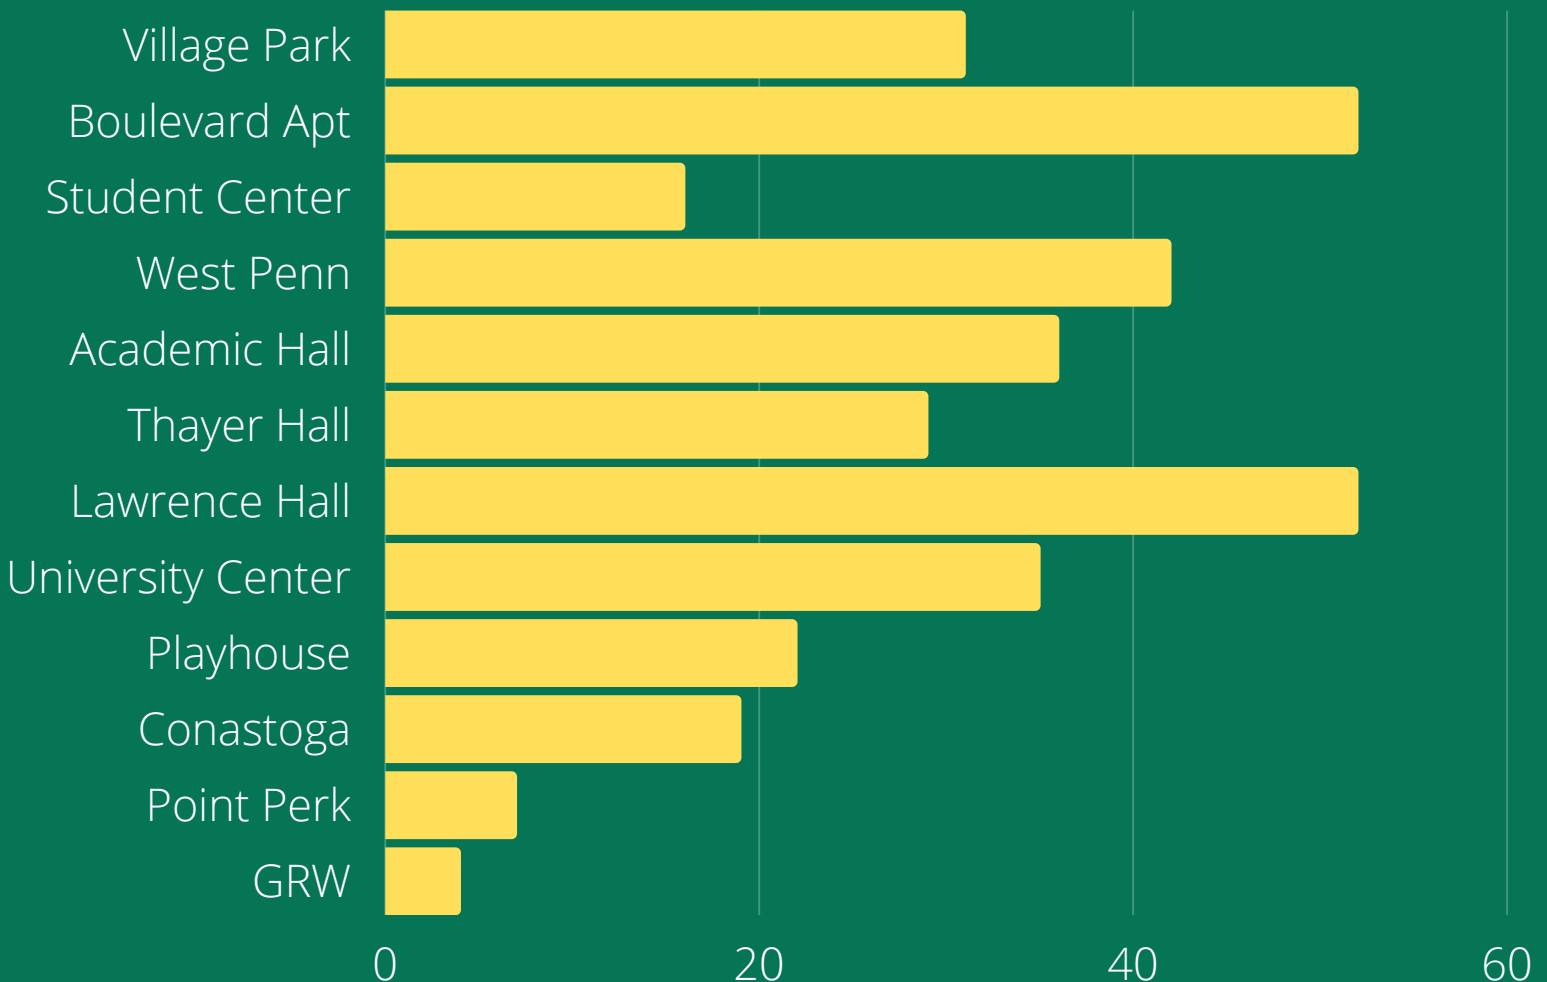

The data with asterisks next to them represent the primary areas of concern among students. It's worth noting that students expressed concerns across nearly all floors of every building, except the Student Center and Conestoga Hall. Upon closer examination of the detailed data, it becomes evident that students face challenges not only in using Wi-Fi but also in establishing and maintaining connections. This data underscores that Boulevard Apartments and Lawrence Hall are the most affected areas, though this data also indicates a much larger widespread problem. This data highlights the pressing need to address the Wi-Fi connectivity challenges faced by students on campus.

Have you experienced any issues with campus WiFi?"

235 responses

235 student responses

QUESTION:

Have you experienced any issues with campus WiFi?

■ NO WIFI OR POOR CONNECTION

Lawrence Hall

LH 1 (Lobby) | x3

LH 2 | x4

LH 2 | (Point Café)

LH 3 | (RDH) x5*

LH 4 | x3

LH 5

LH 10 | x3

LH 11 | x7*

LH 12 | x2